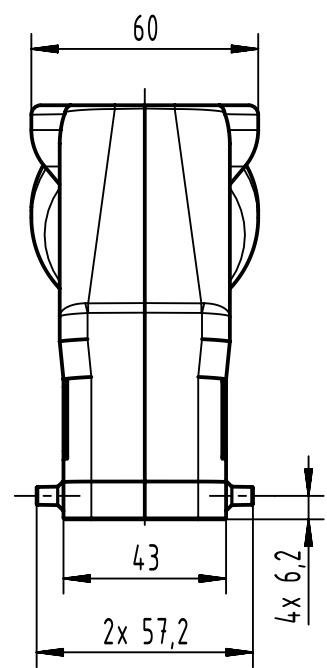

1 2 3 4 5 6

A

B

C

D

	All Dimensions in mm Original Size DIN A4		Scale 1:2	Free size tol.		Ref. Sub.		
		All rights reserved	Created by MEYERLE	Inspected by GERB	Standardisation	Date 2021-10-06	State Final Release	
Department EL PD		Title Han 24B-HTE/HSE-M50				Doc-Key / ECM-Nr. 100736924/UGD/001/E 500000201450		
HARTING D-32339 Espelkamp		Type TB	Number 19 30 024 0499				Rev. E	Page 1/1