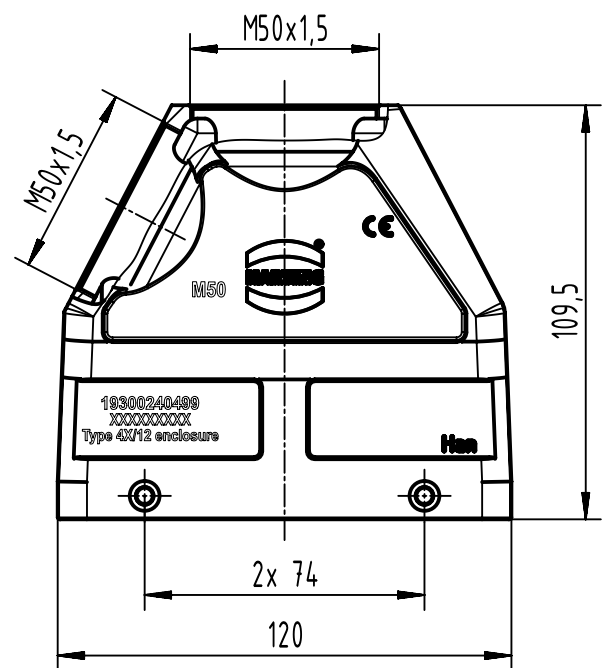

1 2 3 4 5 6

A

B

C

D

	All Dimensions in mm Original Size DIN A4		Scale 1:2	Free size tol.		Ref. Sub.		
		All rights reserved	Created by MEYERLE	Inspected by GERB	Standardisation	Date 2021-10-06	State Final Release	
Department EL PD		Title Han 24B-HTE/HSE-M50				Doc-Key / ECM-Nr. 100736924/UGD/001/E 500000201450		
HARTING D-32339 Espelkamp		Type TB	Number 19 30 024 0499				Rev. E	Page 1/1